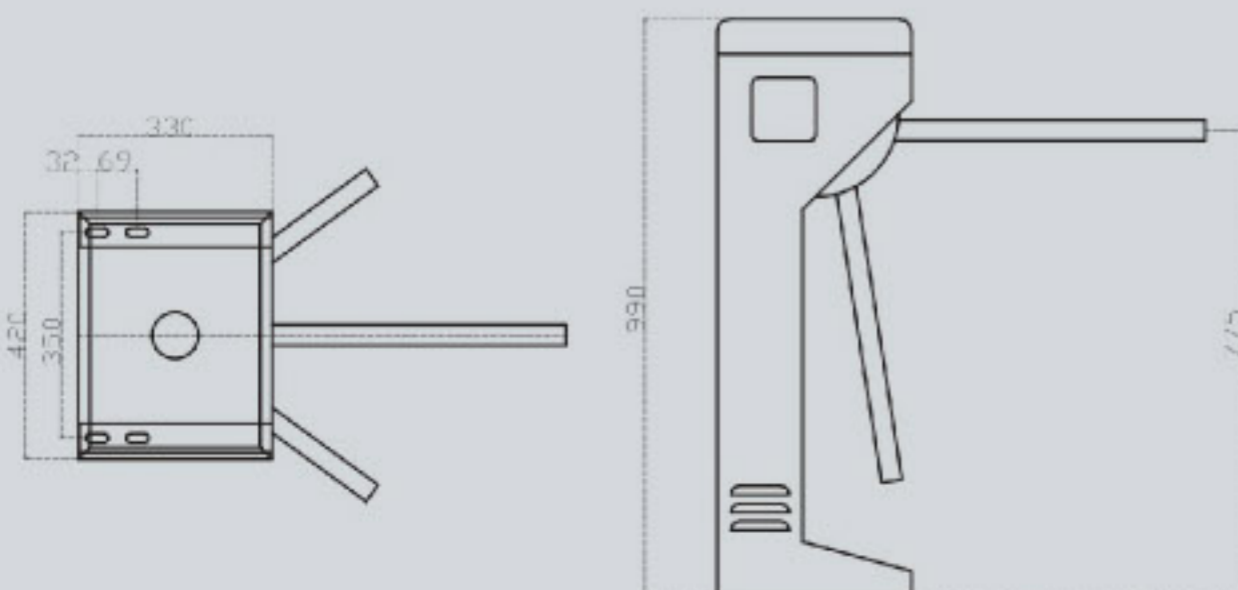

### C Series

Turnstile C series

Model: **CMC303**

Vertical tripod turnstile

SIZE:420\*330\*990MM  
Material Satin Stainless Steel 304  
two way card reader  
automatically+LED display

### DIMENSION