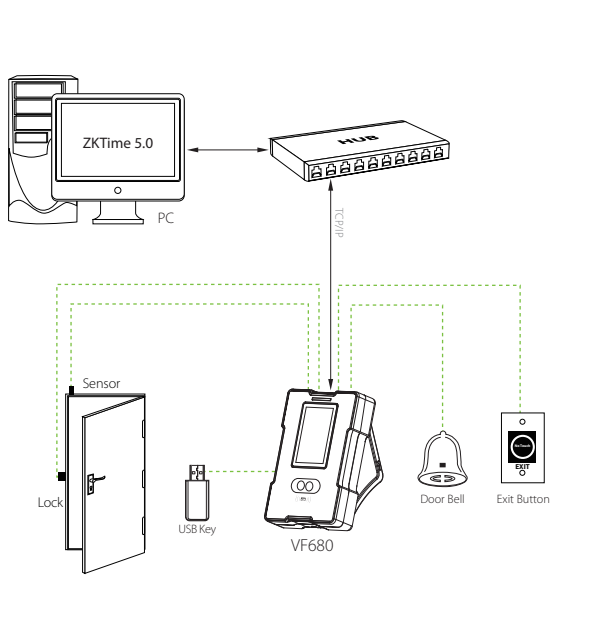

Specifications

Display	3-inch Touch Screen
Face Capacity	800(Standard)/1200(Optional)(1:N)
ID Card Capacity	10,000
Logs Capacity	100,000
Communication	Wi-Fi, Ethernet , USB (host and client)
Standard Functions	ID card,Automatic Status Switch, Self-Service Query, Work Code, T9 Input, 9 Digit User ID, DST, Scheduled-bell and Short Message, 3rd party electric lock, door sensor, and exit button,alarm
Optional Function	Mifare Card
Power Supply	12V/1.5A
Verification Speed	≤1S
Operating Temperature	0-45 °C
Operating Humidity	20%-80%
Dimensions	104.7 × 160 × 36 mm (L × H × D)

Configuration