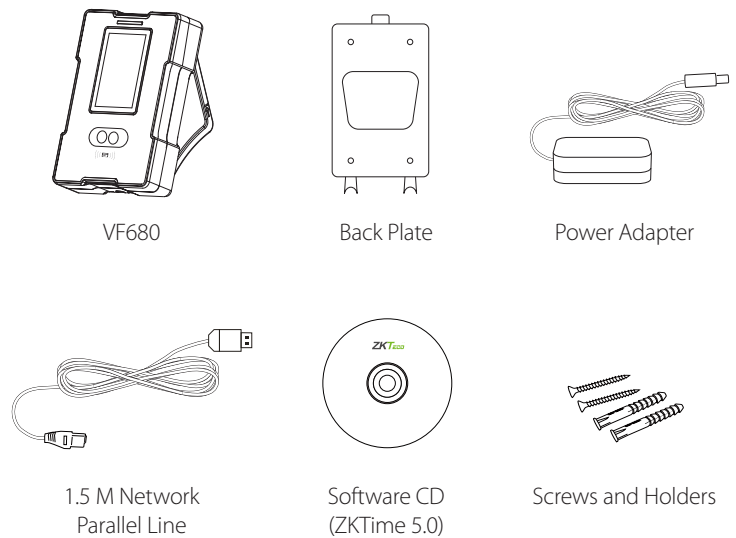

What's in the Box

ZKTeco Inc.

ZK Mansion, Wuhe Rd, Gangtuo, Bantian, Buji Town,
Longgang District, Shenzhen China 518129
Tel: 86-755-8960 2345/46/47/48
E-mail: sales@zkteco.com
www.zkteco.com

Global Offices:

USA: +1 732-412-6007
EU: +34 916532891
Brazil: +55 31 2515-8326
Thailand: +66-027199154
Mexico: +52-55-52928418

South Africa: +27 12 259 1047
Egypt: +201110444134
Dubai: +971 4 6091 310
India: +91 8123536788
Indonesia: +62 21 2921 8949

Vietnam : +84-0169-5813007
Philippines: +63 9084118832
Russia: +8 915 178-46-81