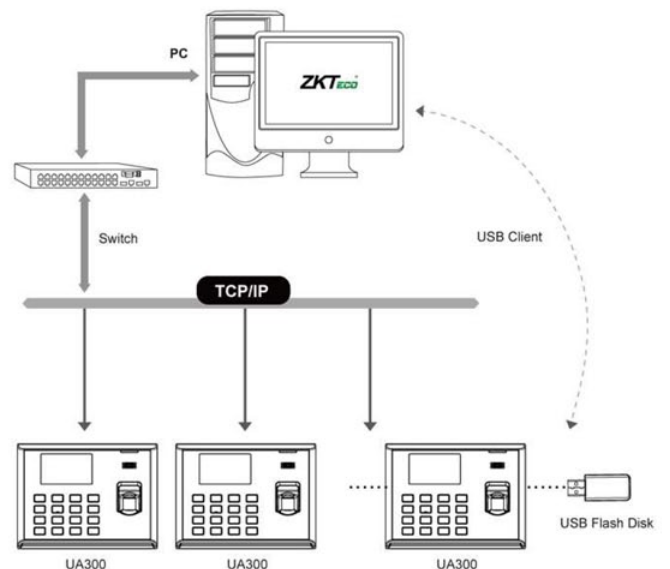

Excellent expandability

- * Easy to extend functions and customize customers' demand.

Specifications

Fingerprint Capacity	3000 (1:N)
ID Card Capacity	10,000 (Optional)
Record Capacity	100,000
Display	3-inch Screen
Communication	TCP/IP, RS232/485, USB (host & client)
Standard Functions	Web Server, Short Message, Automatic Status Switch, Self-Service Query, Work Code, T9 input, 9 Digits User ID, DST, Schedule Bell
Optional Functions	ID/Mifare Card, External Printer
Software	ZKTime 5.0 (Free), ZKTime. Net 2.0
Power Supply	DC 5V 2A
Verification Speed	≤0.5 sec
Operating Temp.	0°C - 45 °C
Operating Humidity	20%-80%
Dimension	180*135*37 mm (Length*Width*Thickness)
Net Weight	0.70 kg

Dimensions (mm)

Interface

Configuration

Package List

ZKTeco Inc.
 ZK Mansion, Wuhe Rd, Gangtou, Bantian, Buji
 Town, Longgang District, Shenzhen China 518129
 Tel: 86-755-8960 2345/46/47/48
 Fax: 86-755-8960 2675
 www.zkteco.com