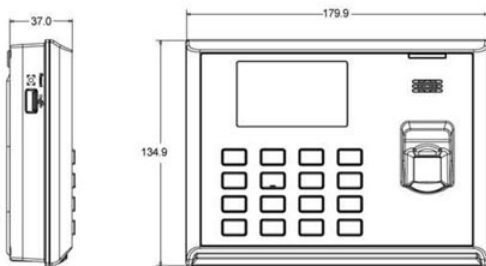

Excellent expandability

- * Easy to extend functions and customize customers' demand.

Specifications

Fingerprint Capacity	3000 (1:N)
ID Card Capacity	10,000 (Optional)
Record Capacity	100,000
Display	3-inch Screen
Communication	TCP/IP, RS232/485, USB (host & client)
Standard Functions	Web Server, Short Message, Automatic Status Switch, Self-Service Query, Work Code, T9 input, 9 Digits User ID, DST, Schedule Bell
Optional Functions	ID/Mifare Card, External Printer
Software	ZKTime 5.0 (Free), ZKTime. Net 2.0
Power Supply	DC 5V 2A
Verification Speed	≤0.5 sec
Operating Temp.	0°C - 45 °C
Operating Humidity	20%-80%
Dimension	180*135*37 mm (Length*Width*Thickness)
Net Weight	0.70 kg

Dimensions (mm)

Interface

Configuration

Package List

ZKTeco Inc.
 ZK Mansion, Wuhe Rd, Gangtou, Bantian, Buji
 Town, Longgang District, Shenzhen China 518129
 Tel: 86-755-8960 2345/46/47/48
 Fax: 86-755-8960 2675
 www.zkteco.com