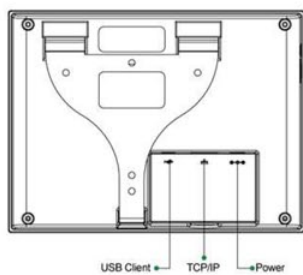

Excellent expandability

- * Easy to extend functions and customize customers' demand.

Specifications

Fingerprint Capacity	3000 (1:N)
ID Card Capacity	10,000 (Optional)
Record Capacity	100,000
Display	3-inch Screen
Communication	TCP/IP, RS232/485, USB (host & client)
Standard Functions	Web Server, Short Message, Automatic Status Switch, Self-Service Query, Work Code, T9 input, 9 Digits User ID, DST, Schedule Bell
Optional Functions	ID/Mifare Card, External Printer
Software	ZKTime 5.0 (Free), ZKTime. Net 2.0
Power Supply	DC 5V 2A
Verification Speed	≤0.5 sec
Operating Temp.	0°C - 45 °C
Operating Humidity	20%-80%
Dimension	180*135*37 mm (Length*Width*Thickness)
Net Weight	0.70 kg

Dimensions (mm)

Interface

Configuration

Package List

ZKTeco Inc.
 ZK Mansion, Wuhe Rd, Gangtou, Bantian, Buji
 Town, Longgang District, Shenzhen China 518129
 Tel: 86-755-8960 2345/46/47/48
 Fax: 86-755-8960 2675
 www.zkteco.com